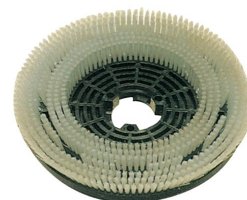

## TANK

- 8L tank for liquids (detergents, solvents, water) to be floorspread during operations

Art. 655 Tank for F.022

## NYLON BRUSHES

- For cleansing after tile laying

Art. 713 Nylon brush  $\varnothing$  400 medium bristle 070 for F.022  
Art. 702 Nylon brush  $\varnothing$  400 stiff bristle 090 for F.022