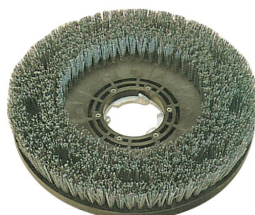

TINEX BRUSH

- Abrasive (Tinex) bristles
- To cleanse scaled porcelain, porfiry and other floors

Art. 53/A Abrasive (Tinex) bristles brush $\varnothing$ 400 for F.022

IRON TEETH BRUSH

- For floor scraping